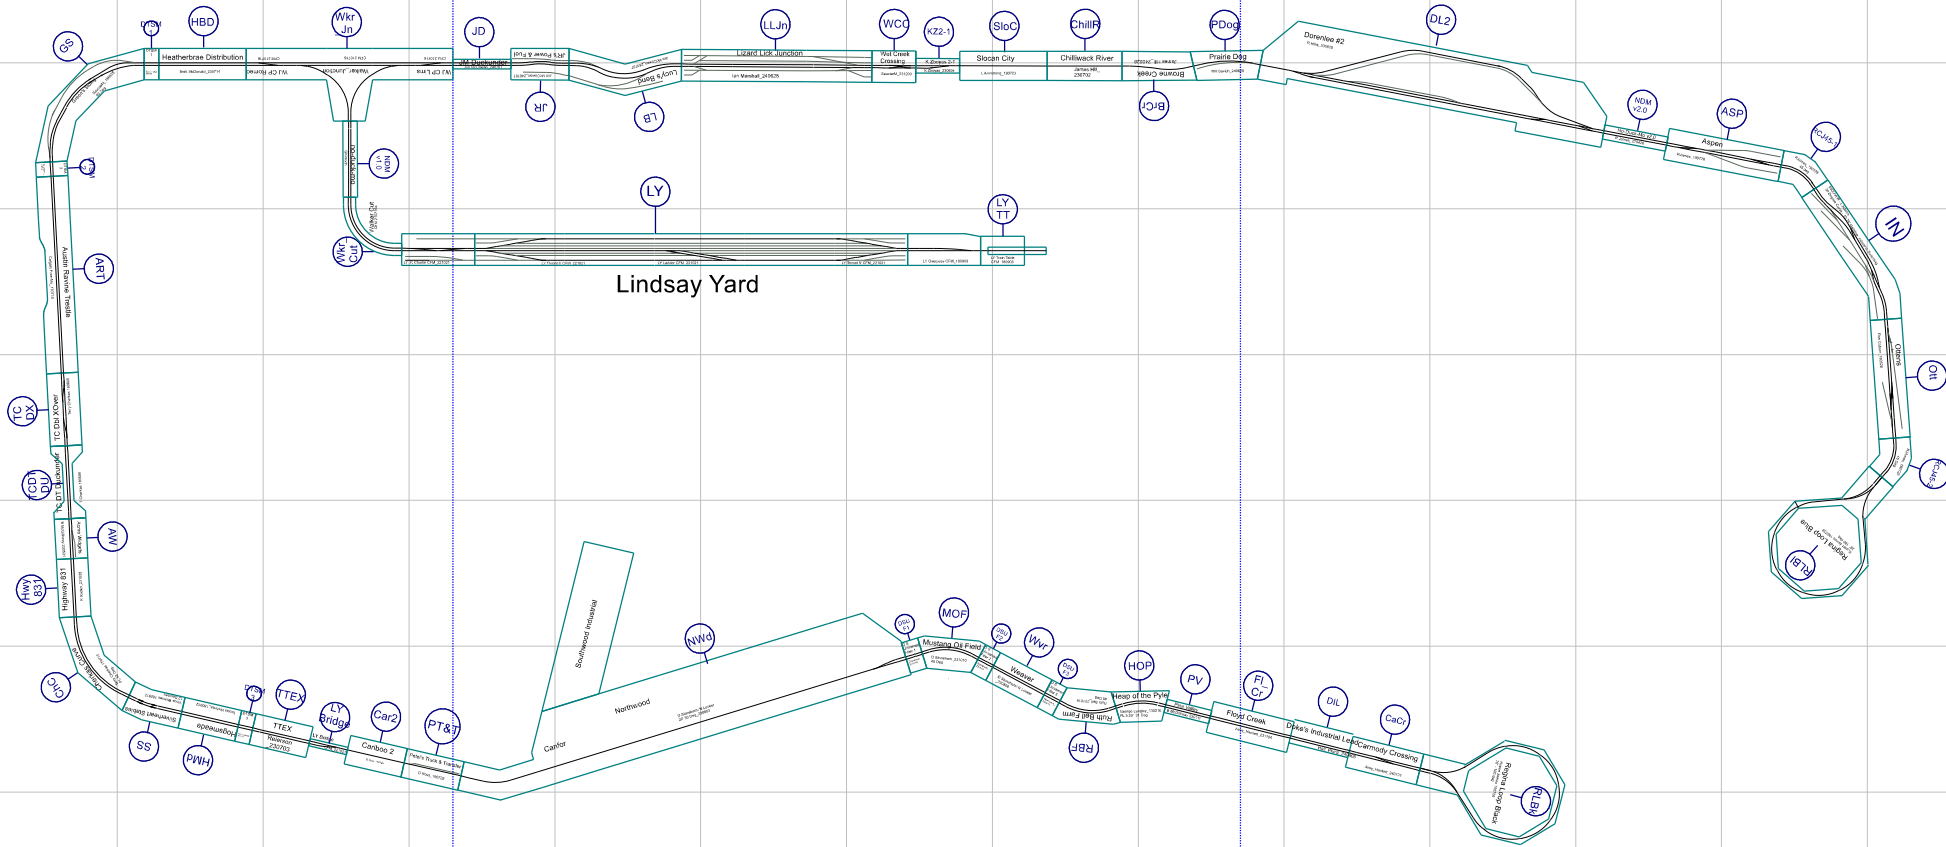

# Alberta Free-mo 2024

August 15 - 18, 2024  
Big Valley Alberta

AFM24\_As Built\_240820

Public Entrance

Boards / Player's Benches

100 FT

100 FT

10 Foot Grid

## Stands

**Dorelee Subdivision**  
 JM Duckunder  
 JR's Power & Fuel  
 Lucy's Bend  
 Lizard Lick Junction  
 Wet Creek Crossing  
 KZ 2-1  
 Slocan City  
 Chilliwack River  
 Browne Creek  
 Prairie Dog

**Walker Subdivision**  
 Walker Junction  
 NoDuckMo V1.0  
 Walker Cut  
 Lindsay Yard  
 Train Table

## Cherkas Subdivision (Signalled)

Heatherbrae Junction  
 Double Track Signal-Mo 1  
 Green's Siding  
 Double Track Signal-Mo 2  
 Austin Ravine Trestle  
 TC Double Crossover  
 TC Double Track Duckunder